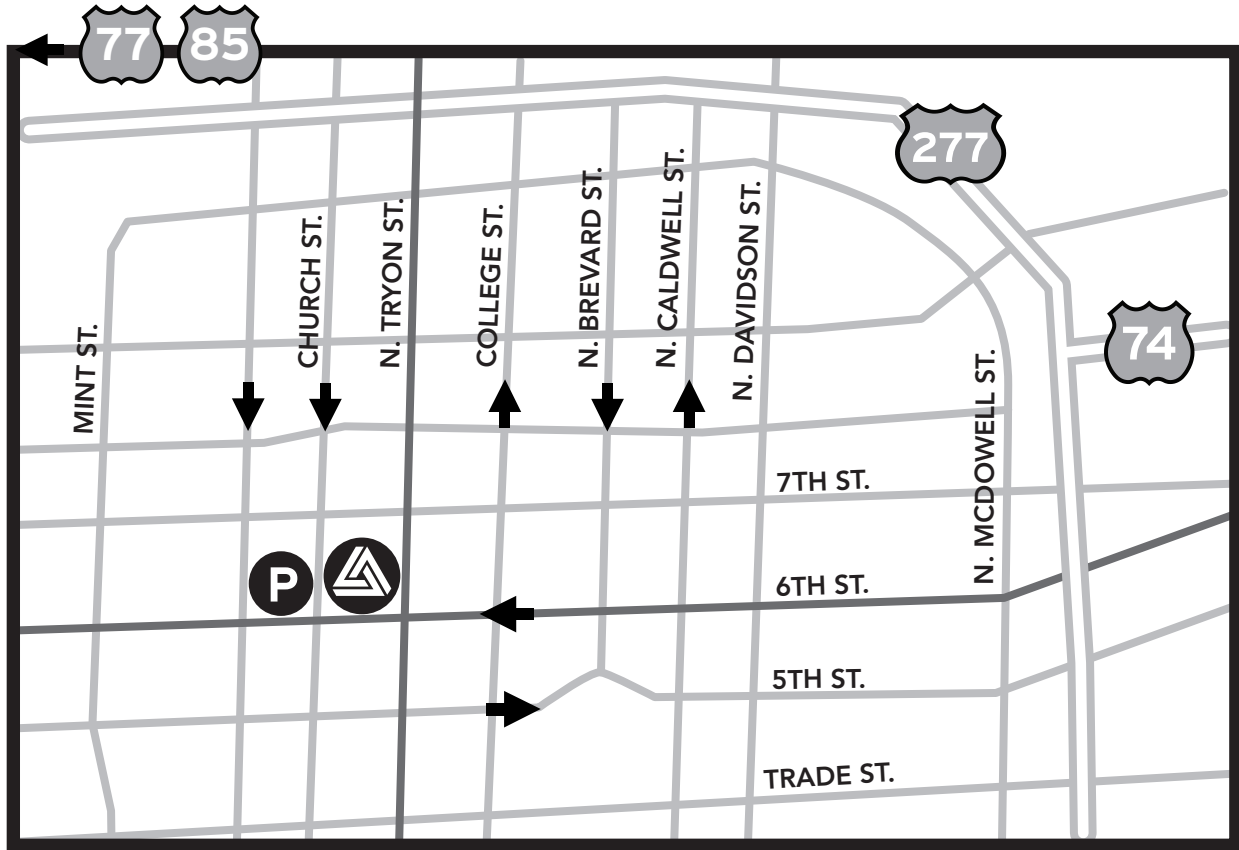

### Driving Directions

The Discovery Place Parking Garage is located directly behind the Museum at the corner of Church and Sixth Streets in uptown Charlotte.

Enter the deck off of Sixth Street, grab a ticket from the automatic attendant and pay inside the Museum at any of the Admissions Desks.

### Hours of Operation

Mon - Fri	9:30 am to 5 pm
Saturday	10 am to 6 pm
Sunday	Noon to 5pm